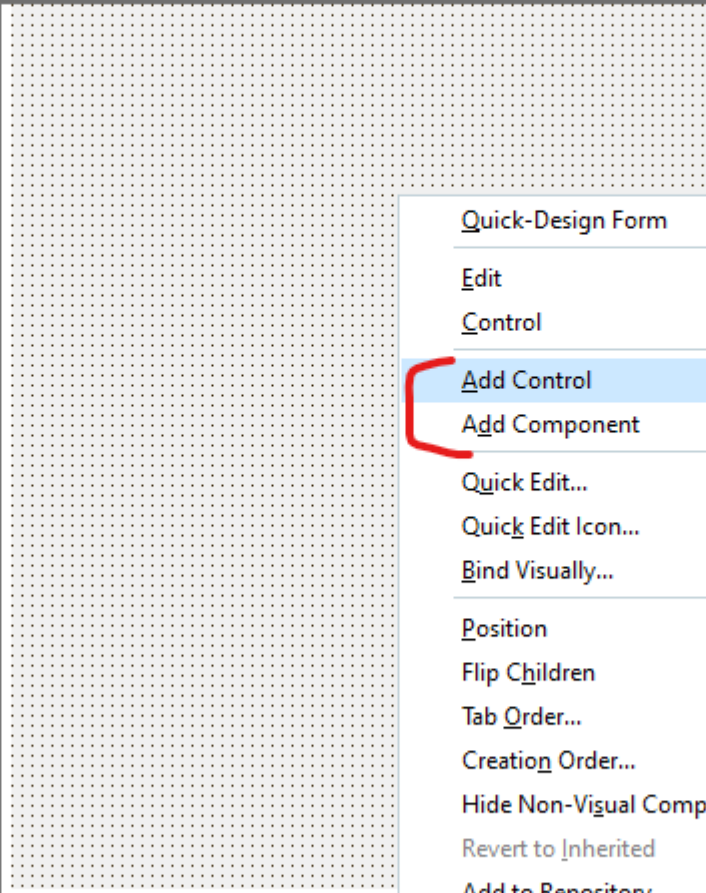

Structure

Object Inspector

Form33 TForm33

Properties Events

> Constraints	(TSizeConstraints)
Ctl3D	☒ True
Cursor	crDefault
CustomHint	
> CustomTitleBar	(TTitleBar)
DefaultMonitor	dmActiveForm
DockSite	☐ False
DoubleBuffered	☐ False
DragKind	dkDrag
DragMode	dmManual
Enabled	☒ True
> Font	(TFont)
FormStyle	fsNormal
> GlassFrame	(TGlassFrame)
Height	480
HelpContext	0
HelpFile	
HelpKeyword	
HelpType	htContext
Hint	
> HorzScrollBar	(TControlScrollBar)
Icon	(None)
KeyPreview	☐ False
Left	0
> LiveBindings	LiveBindings
> LiveBindings Designer	LiveBindings Designer

Unit33

Form33

- Quick-Design Form
- Edit
- Control
- **Add Control**
- Add Component
- Quick Edit...
- Quick Edit Icon...
- Bind Visually...
- Position
- Flip Children
- Tab Order...
- Creation Order...
- Hide Non-Visual Comp...
- Revert to Inherited
- Add to Repository...
- View as Text
- ☒ Text DFM